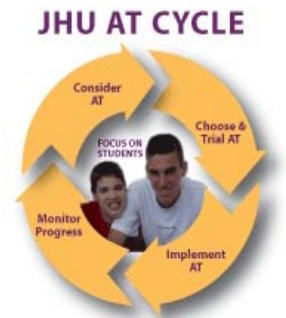

Professional Development Offerings:	Date:	Professional Development Offerings (cont):	Date:
<i>MATN 2011 Fall Institute</i>	<i>Sept 22, 2011</i>	MATN Spring Workshop - <i>Two Switches for Success – Linda Burkhart</i>	<i>Mar 22, 2012</i>
<i>AT Webinar Fall Series</i> <i>AT + IT + SETT + UDL = First-Rate Teaching</i>	<i>Oct 6, 2011</i> <i>Oct 27, 2011</i> <i>Nov 17, 2011</i>	MATN 2012 Spring Institute	May 3, 2012
<i>AT Webinar Spring Series</i>	<i>TBA</i>	MATN Voices from the Field - see MATNOnline.com	
MATN Fall Workshop— <i>iDevices: Supports for Students with Special Needs</i> – Dr. BJ Gallagher	<i>Oct 22, 2011</i>	mATch-up: Maryland Assistive Technology Connection Hub A web based tool designed for practitioners and families and provides a sampling of AT	